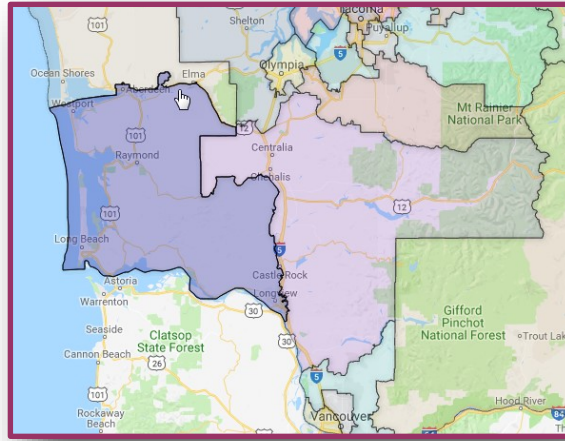

<https://app.leg.wa.gov/DistrictFinder/>

**19th District:**

*Includes Pacific and Wahkiakum Counties and part of Cowlitz, Lewis, and Grays Harbor Counties including Westport, Aberdeen, Cosmopolis, Montesano, Raymond, South Bend, Long Beach, Ilwaco, Cathlamet, Longview, and part of Kelso*

**20th District:**

*Includes part of Thurston, Lewis, Cowlitz, and Clark Counties including Tenino, Bucoda, Centralia, Chehalis, Napavine, Mossyrock, Morton, Winlock, Toledo, Castle Rock, Kalama, and Woodland*