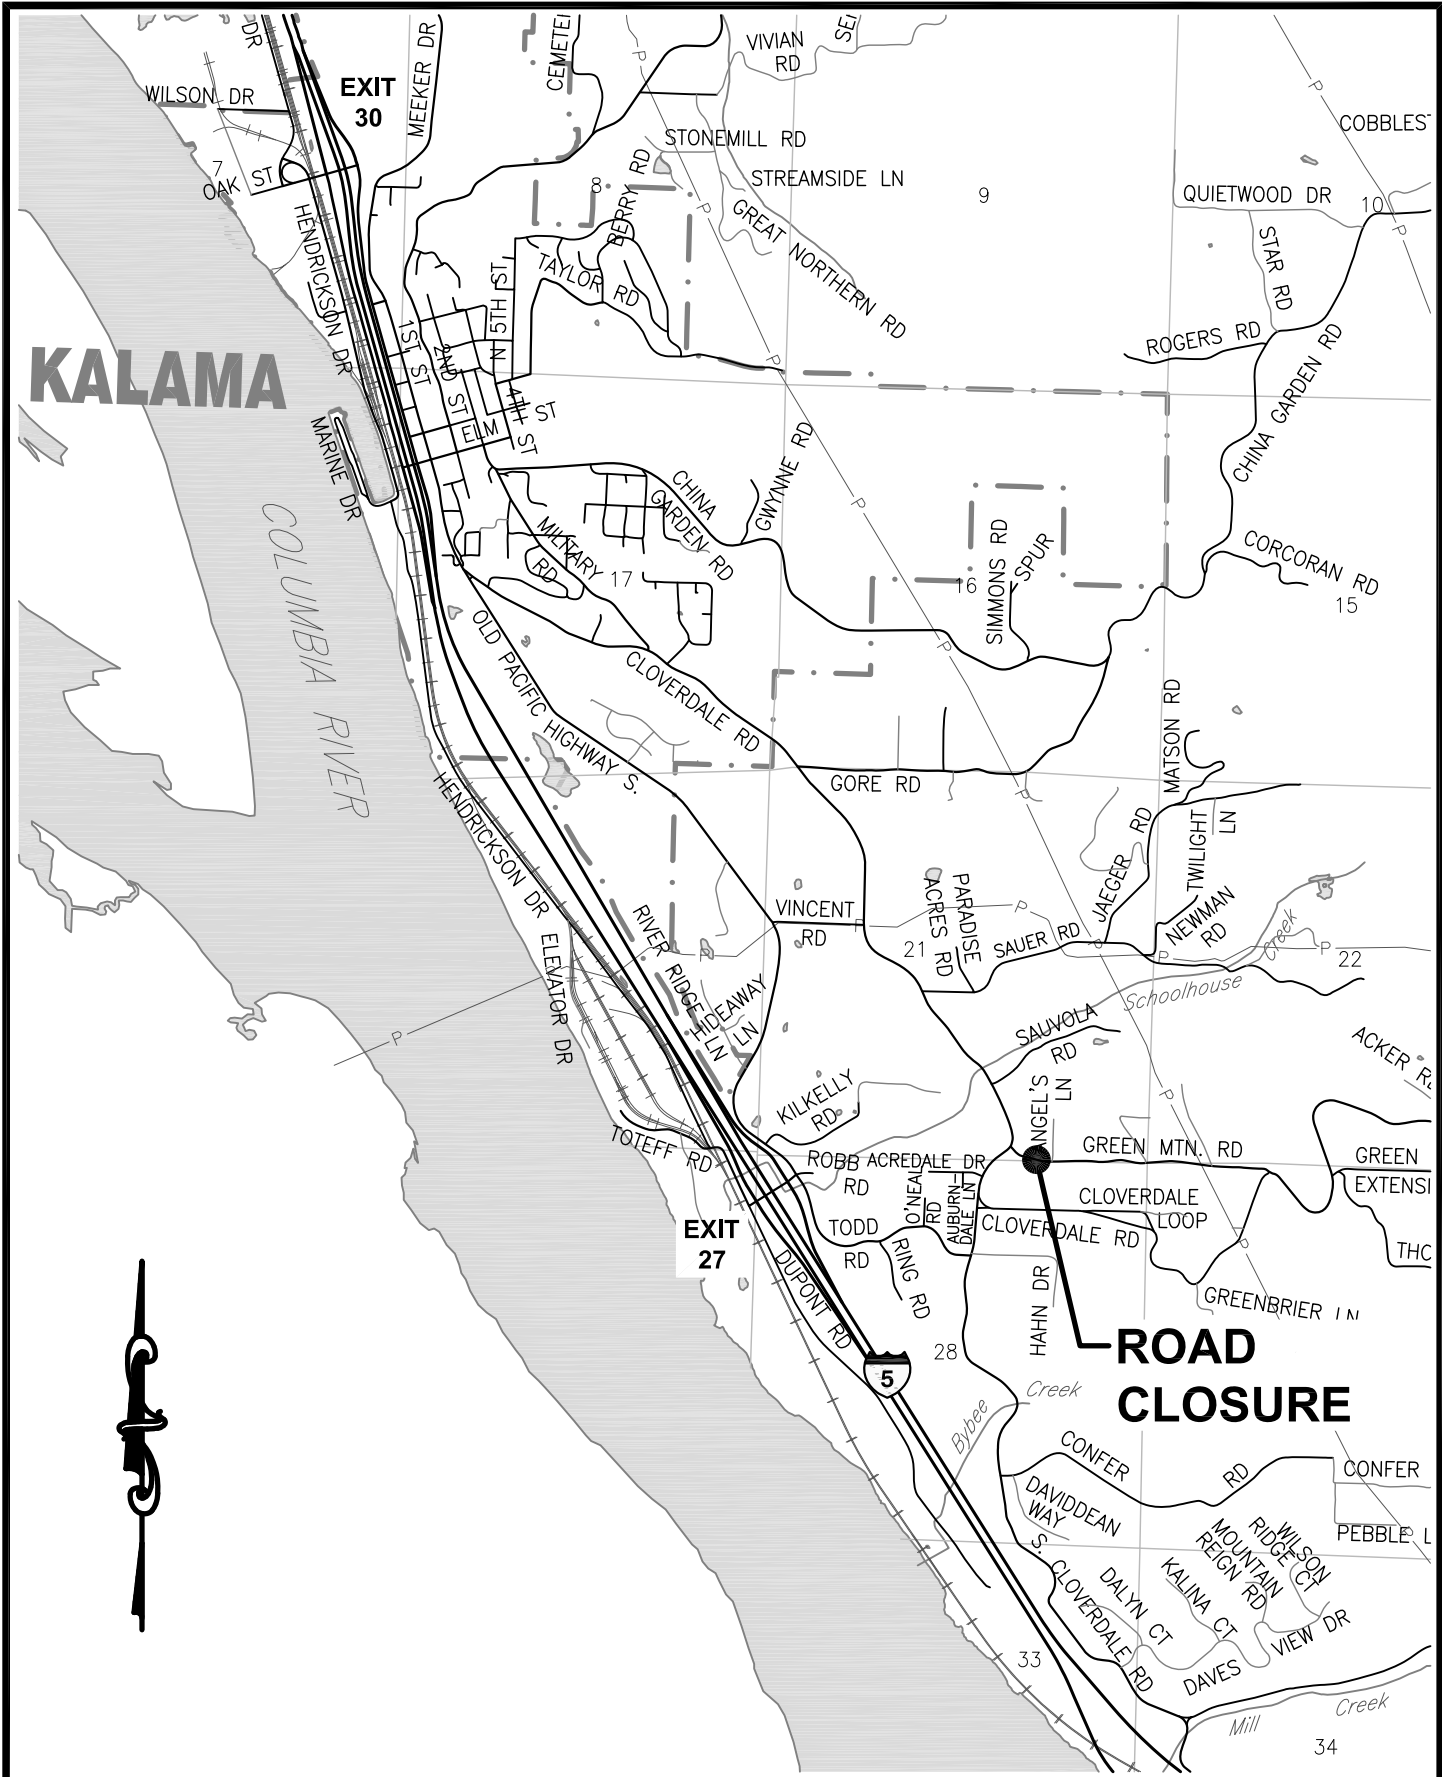

DESIGNED BY
SA
DRAWN BY

APPROVED BY
2/27/18
DATE

Green Mountain Road Road Closure

DEPARTMENT
OF PUBLIC
WORKS

1600 13th AVENUE SOUTH
KELSO, WASHINGTON
98626

SHEET
1
OF
1